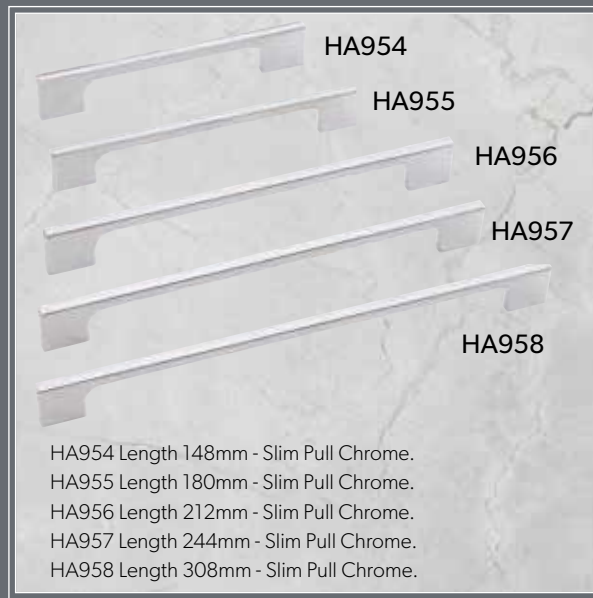

HA934  
HA935  
HA936

HA934 Length 168mm - Square D Pull Nickel.  
HA935 Length 200mm - Square D Pull Nickel.  
HA936 Length 296mm - Square D Pull Nickel.

HA937  
HA938

HA937 Length 136mm - Square D Pull Chrome.  
HA938 Length 168mm - Square D Pull Chrome.

HA939  
HA940

HA939 Length 200mm - Square D Pull Chrome.  
HA940 Length 296mm - Square D Pull Chrome.

HA941  
HA942

HA941. Length 198mm - Split Pull Nickel.  
HA942. Length 156mm - L Cranked Pull Nickel.

HA943  
HA944

HA943 Length 94mm - Studded Shell Chrome.  
HA944 Length 94mm - Studded Shell Nickel.

HA954  
HA955  
HA956  
HA957  
HA958

HA954 Length 148mm - Slim Pull Chrome.  
HA955 Length 180mm - Slim Pull Chrome.  
HA956 Length 212mm - Slim Pull Chrome.  
HA957 Length 244mm - Slim Pull Chrome.  
HA958 Length 308mm - Slim Pull Chrome.