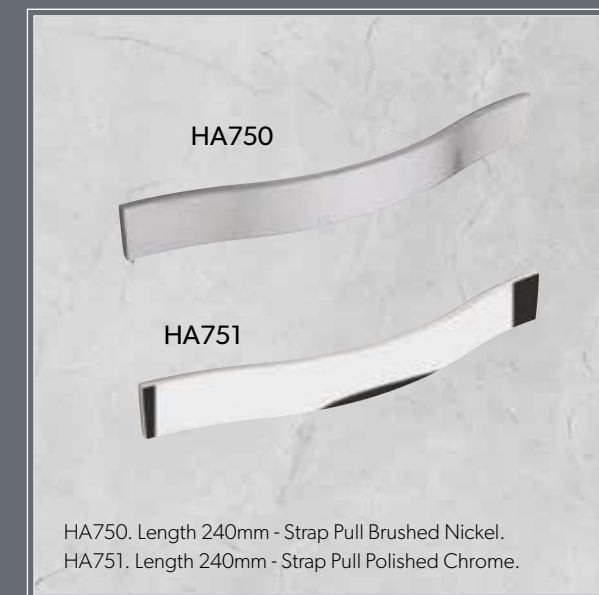

HA601. Length 198mm - D Escudo Titanium Bronze.  
HA602. Length 167mm - D Escudo Titanium Bronze.  
HA603. Dia 34mm - Escudo Knob Titanium Bronze.

HA610. Length 188mm - Bar Stainless Steel effect.  
HA611. Length 237mm - Bar Stainless Steel effect.  
HA612. Length 337mm - Bar Stainless Steel effect.

HA650. Length 197mm - Boss 22 Stainless Steel effect.

HA700. Length 155mm - Tapered Bow Matt Chrome.  
HA701. Length 290mm - Tapered Bow Matt Chrome.

HA710. Length 190mm - Strap Handle Brushed Steel.

HA720 Length 147mm - Grip Pewter.  
HA721 Length 160mm - Pull Pewter.  
HA722 Length 192mm - Pull Pewter.  
HA723 Length 224mm - Pull Pewter.

HA725 Length 106mm - S - Wave Brushed Steel.  
HA726 Length 140mm - S - Wave Brushed Steel.  
HA727 Length 174mm - S - Wave Brushed Steel.

HA730 Length 154mm - Torpedo Brushed Steel.

HA745. Length 168mm - Z Bow Plated Matt Nickel.

HA750. Length 240mm - Strap Pull Brushed Nickel.  
HA751. Length 240mm - Strap Pull Polished Chrome.

HA765. Length 75mm - Square Knob Polished Chrome.  
HA766. Length 75mm - Square Knob Brushed Steel.

HA770