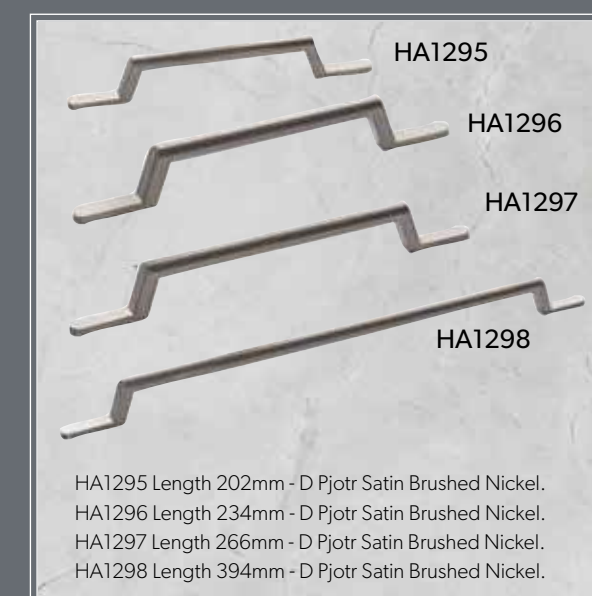

HA1205 Length 22mm - Pull Handle Cast Iron.  
 HA1206 Length 164mm - Pull Handle Cast Iron.  
 HA1207 Length 196mm - Pull Handle Cast Iron.  
 HA1208 Length 228mm - Pull Handle Cast Iron.

HA1210 Length 38mm - Knob Cast Iron.  
 HA1215 Length 177mm - Pull Handle Cast Iron.  
 HA1216 Length 268mm - Pull Handle Cast Iron.

There are 15 optional widths available from 147mm wide to 1197mm wide.  
 Codes 1250 - 1263 are rear fixing. All are Miami Trim Stainless Steel effect.

HA1250. Length 147mm  
 HA1251. Length 247mm  
 HA1252. Length 277mm  
 HA1252A. Length 277mm (For Corner Wall Door)  
 HA1253. Length 297mm  
 HA1254. Length 347mm  
 HA1255. Length 397mm  
 HA1256. Length 447mm  
 HA1257. Length 497mm  
 HA1258. Length 597mm  
 HA1259. Length 697mm  
 HA1260. Length 797mm  
 HA1261. Length 897mm  
 HA1262. Length 997mm  
 HA1263. Length 1197mm

HA1275 Length 134mm - D Pull Satin Brushed Nickel.  
 HA1276 Length 166mm - D Pull Satin Brushed Nickel.

HA1280 Length 134mm - D Pull Chrome.  
 HA1281 Length 166mm - D Pull Chrome.

HA1285 Length 241mm - D Pull Satin Brushed Nickel.  
 HA1286 Length 385mm - D Pull Satin Brushed Nickel.

HA1290 Length 241mm - D Pull Bright Brushed Nickel.  
 HA1291 Length 385mm - D Pull Bright Brushed Nickel.

HA1295 Length 202mm - D Pjotr Satin Brushed Nickel.  
 HA1296 Length 234mm - D Pjotr Satin Brushed Nickel.  
 HA1297 Length 266mm - D Pjotr Satin Brushed Nickel.  
 HA1298 Length 394mm - D Pjotr Satin Brushed Nickel.