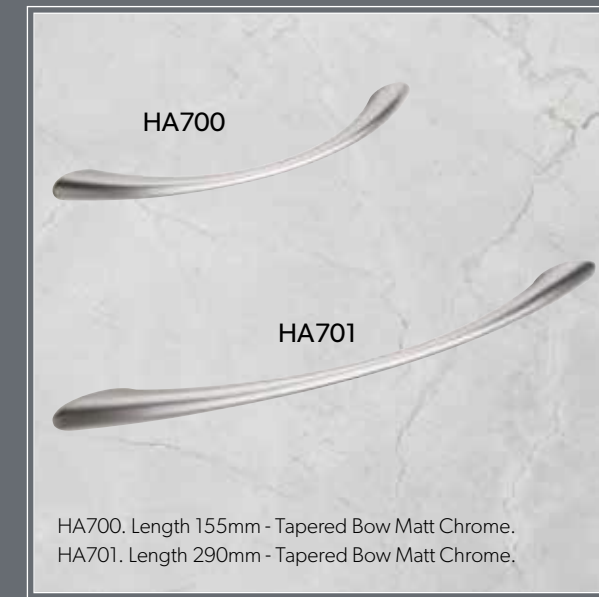

HA450. Length 159mm - Dimple Strap Brushed Steel.
HA451. Length 123mm - Dimple Strap Brushed Steel.
HA452. Dia 33mm - Dimple Knob Brushed Steel.