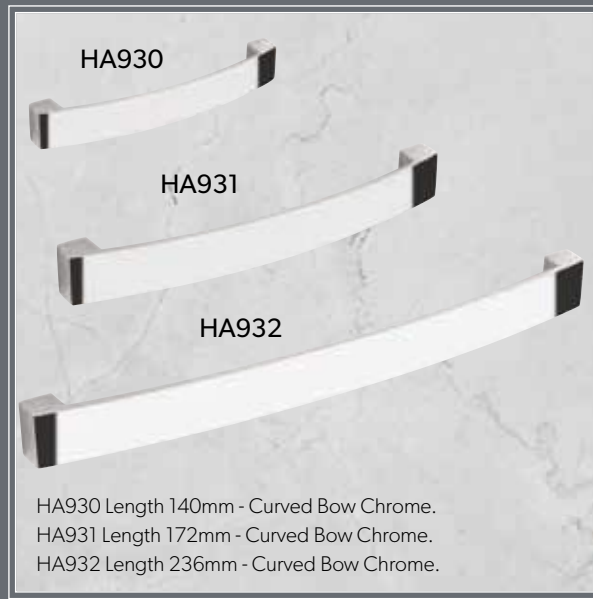

HA908

HA908 Length 52mm - Wave - Chrome.  
HA909 Length 40mm - Slab - Chrome.  
HA910 Length 40mm - Drop Knob - Chrome.

HA911

HA911 Length 50mm - Square Pull Titanium.  
HA912 Length 50mm - Square Pull Chrome.  
HA913 Length 50mm - Square Pull Nickel.

HA915

HA915 Length 168mm - D Pull Titanium.  
HA917 Length 296mm - D Pull Titanium.

HA918

HA918. Length 72mm - Square Knob Titanium.  
HA919. Length 238mm - Strap Handle Titanium.

HA920

HA920 Length 28mm - Scroll Knob Nickel.

HA921

HA921 Length 144mm - Scroll Pull Nickel.  
HA922 Length 174mm - Scroll Pull Nickel.

HA923

HA923 Length 72mm - Open D Pull Nickel.  
HA924 Length 200mm - Open D Pull Nickel.

HA925

HA925 Length 72mm - Open D Pull Chrome.  
HA926 Length 200mm - Open D Pull Chrome.

HA927  
HA928  
HA929

HA927 Length 140mm - Curved Bow Nickel.  
HA928 Length 172mm - Curved Bow Nickel.  
HA929 Length 236mm - Curved Bow Nickel.

HA930  
HA931  
HA932

HA930 Length 140mm - Curved Bow Chrome.  
HA931 Length 172mm - Curved Bow Chrome.  
HA932 Length 236mm - Curved Bow Chrome.