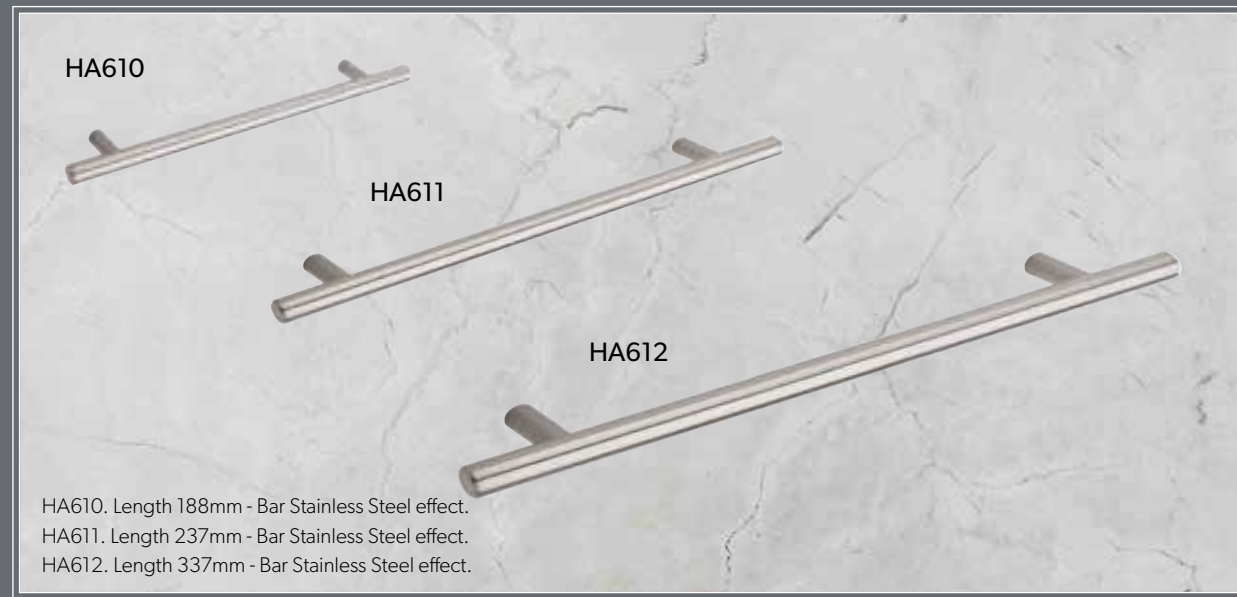

HA101 Length 247mm - Square Bar - Matt Chrome.
HA102 Length 173mm - Square Bar - Matt Chrome.

HA105X Length 148mm - D Nickel.
HA106 Length 167mm - Mitred D Matt Chrome.