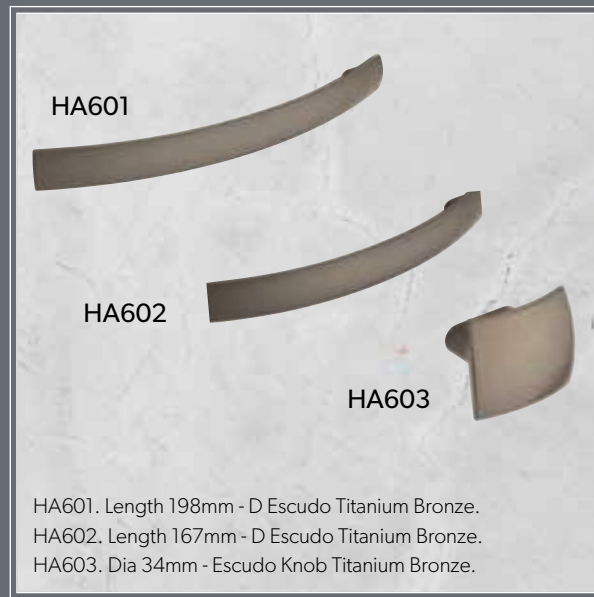

# Handles

COLLECTION

HA101 Length 247mm - Square Bar - Matt Chrome.  
HA102 Length 173mm - Square Bar - Matt Chrome.

HA105X Length 148mm - D Nickel.  
HA106 Length 167mm - Mitred D Matt Chrome.

HA435. Length 376mm - Bow Stainless Steel effect.  
HA436. Length 228mm - Bow Stainless Steel effect.  
HA437. Length 153mm - Bow Stainless Steel effect.

HA450. Length 159mm - Dimple Strap Brushed Steel.  
HA451. Length 123mm - Dimple Strap Brushed Steel.  
HA452. Dia 33mm - Dimple Knob Brushed Steel.

HA464. Dia. 38mm - White Ceramic Knob.  
HA469. Dia. 32mm - Knob Chrome.  
HA470. Dia. 32mm - Knob Brass.  
HA471. Dia. 32mm - Knob Stainless Steel effect.

HA601. Length 198mm - D Escudo Titanium Bronze.  
HA602. Length 167mm - D Escudo Titanium Bronze.  
HA603. Dia 34mm - Escudo Knob Titanium Bronze.

HA610. Length 188mm - Bar Stainless Steel effect.  
HA611. Length 237mm - Bar Stainless Steel effect.  
HA612. Length 337mm - Bar Stainless Steel effect.