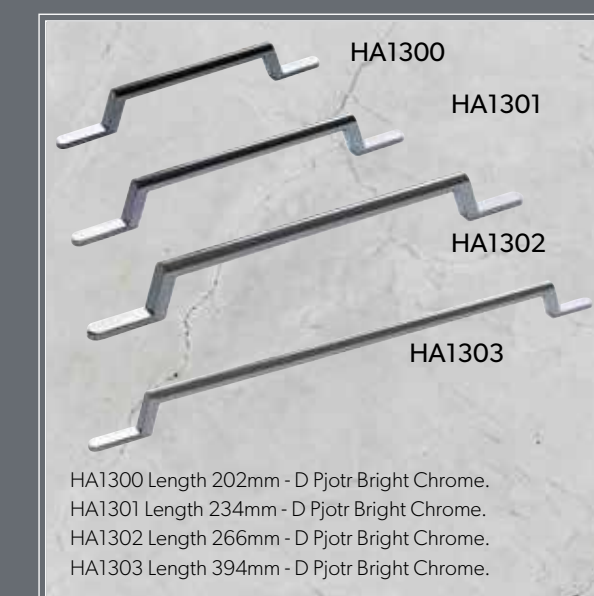

There are 15 optional widths available from 147mm wide to 1197mm wide.  
 Codes 1250 - 1263 are rear fixing. All are Miami Trim Stainless Steel effect.

HA1250. Length 147mm  
 HA1251. Length 247mm  
 HA1252. Length 277mm  
 HA1252A. Length 277mm (For Corner Wall Door)  
 HA1253. Length 297mm  
 HA1254. Length 347mm  
 HA1255. Length 397mm  
 HA1256. Length 447mm  
 HA1257. Length 497mm  
 HA1258. Length 597mm  
 HA1259. Length 697mm  
 HA1260. Length 797mm  
 HA1261. Length 897mm  
 HA1262. Length 997mm  
 HA1263. Length 1197mm

HA1275 Length 134mm - D Pull Satin Brushed Nickel.  
 HA1276 Length 166mm - D Pull Satin Brushed Nickel.

HA1280 Length 134mm - D Pull Chrome.  
 HA1281 Length 166mm - D Pull Chrome.

HA1285 Length 241mm - D Pull Satin Brushed Nickel.  
 HA1286 Length 385mm - D Pull Satin Brushed Nickel.

HA1290 Length 241mm - D Pull Bright Brushed Nickel.  
 HA1291 Length 385mm - D Pull Bright Brushed Nickel.

HA1295 Length 202mm - D Pjotr Satin Brushed Nickel.  
 HA1296 Length 234mm - D Pjotr Satin Brushed Nickel.  
 HA1297 Length 266mm - D Pjotr Satin Brushed Nickel.  
 HA1298 Length 394mm - D Pjotr Satin Brushed Nickel.