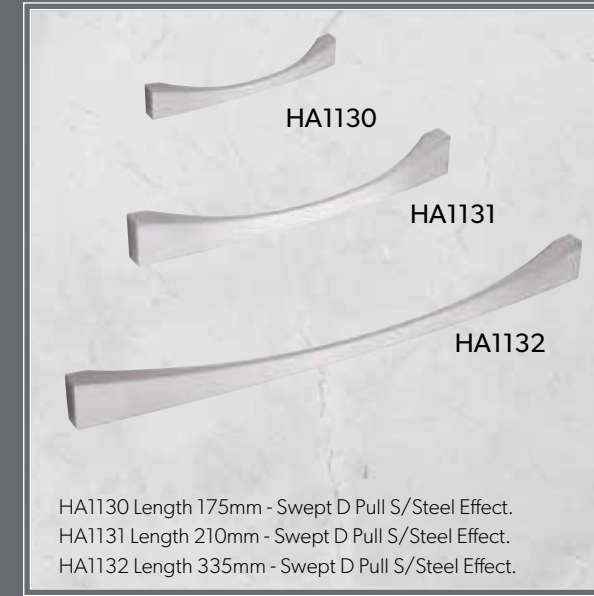

There are 15 optional widths available from 147mm wide to 1197mm wide.
Codes 1250 - 1263 are rear fixing. All are Miami Trim Stainless Steel effect.