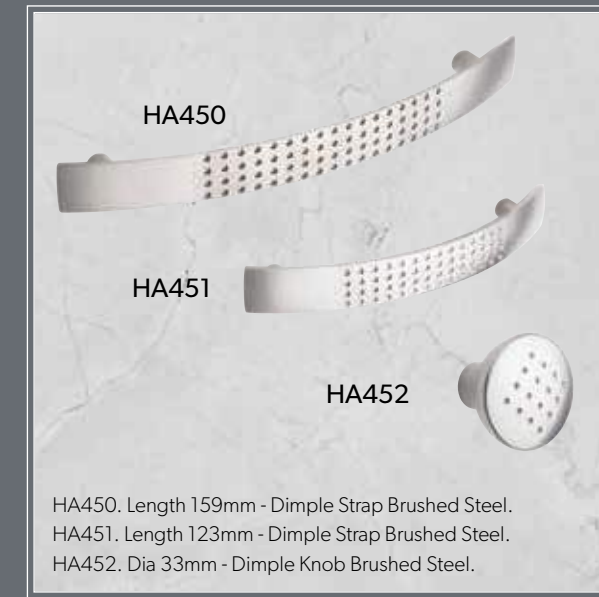

# Handles

COLLECTION

HA101 Length 247mm - Square Bar - Matt Chrome.  
HA102 Length 173mm - Square Bar - Matt Chrome.

HA105X Length 148mm - D Nickel.  
HA106 Length 167mm - Mitred D Matt Chrome.

HA435. Length 376mm - Bow Stainless Steel effect.  
HA436. Length 228mm - Bow Stainless Steel effect.  
HA437. Length 153mm - Bow Stainless Steel effect.

HA450. Length 159mm - Dimple Strap Brushed Steel.  
HA451. Length 123mm - Dimple Strap Brushed Steel.  
HA452. Dia 33mm - Dimple Knob Brushed Steel.

HA464. Dia. 38mm - White Ceramic Knob.  
HA469. Dia. 32mm - Knob Chrome.  
HA470. Dia. 32mm - Knob Brass.  
HA471. Dia. 32mm - Knob Stainless Steel effect.