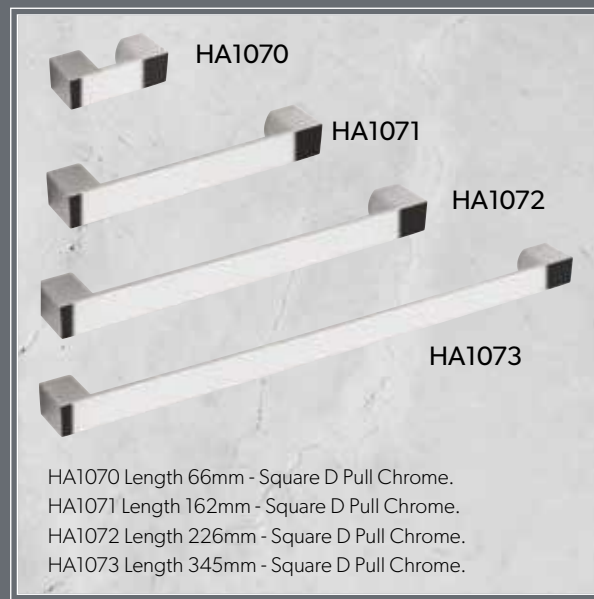

HA1070 Length 66mm - Square D Pull Chrome.
HA1071 Length 162mm - Square D Pull Chrome.
HA1072 Length 226mm - Square D Pull Chrome.
HA1073 Length 345mm - Square D Pull Chrome.