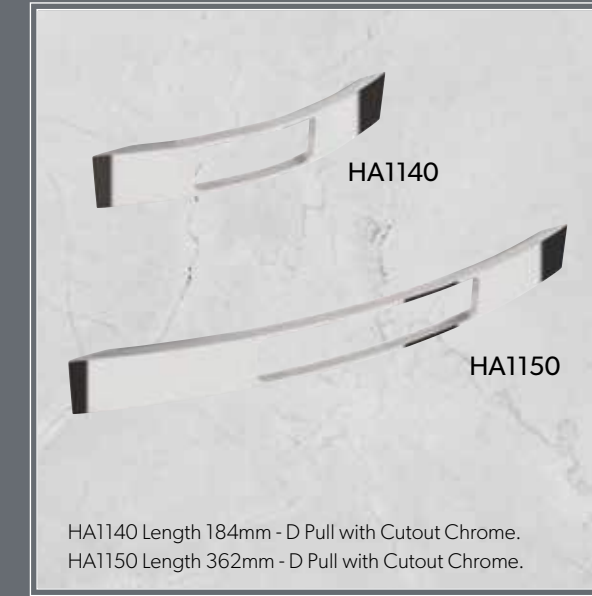

There are 15 optional widths available from 147mm wide to 1197mm wide.
Codes 1250 - 1263 are rear fixing. All are Miami Trim Stainless Steel effect.