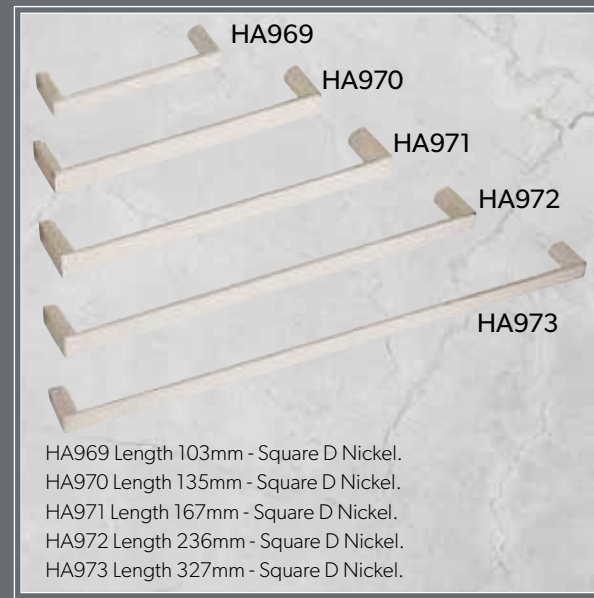

HA939  
HA940

HA939 Length 200mm - Square D Pull Chrome.  
HA940 Length 296mm - Square D Pull Chrome.

HA941  
HA942

HA941. Length 198mm - Split Pull Nickel.  
HA942. Length 156mm - L Cranked Pull Nickel.

HA943  
HA944

HA943 Length 94mm - Studded Shell Chrome.  
HA944 Length 94mm - Studded Shell Nickel.

HA954  
HA955  
HA956  
HA957  
HA958

HA954 Length 148mm - Slim Pull Chrome.  
HA955 Length 180mm - Slim Pull Chrome.  
HA956 Length 212mm - Slim Pull Chrome.  
HA957 Length 244mm - Slim Pull Chrome.  
HA958 Length 308mm - Slim Pull Chrome.

HA959  
HA960  
HA961  
HA962  
HA963

HA959 Length 148mm - Slim Pull Nickel.  
HA960 Length 180mm - Slim Pull Nickel.  
HA961 Length 212mm - Slim Pull Nickel.  
HA962 Length 244mm - Slim Pull Nickel.  
HA963 Length 308mm - Slim Pull Nickel.

HA966  
HA967  
HA968

HA966 Length 167mm - Square D Chrome.  
HA967 Length 236mm - Square D Chrome.  
HA968 Length 327mm - Square D Chrome.

HA969  
HA970  
HA971  
HA972  
HA973

HA969 Length 103mm - Square D Nickel.  
HA970 Length 135mm - Square D Nickel.  
HA971 Length 167mm - Square D Nickel.  
HA972 Length 236mm - Square D Nickel.  
HA973 Length 327mm - Square D Nickel.