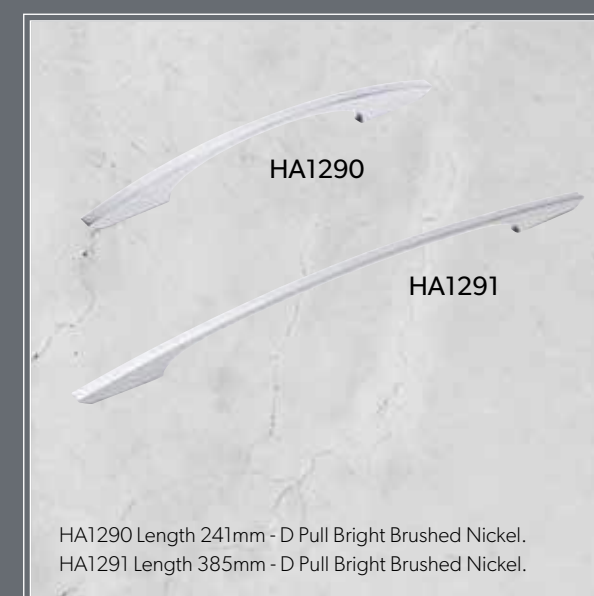

HA1221 Length 38mm - Strap Knob Antique Pewter.  
 HA1222 Length 192mm - Strap D Antique Pewter.

HA1225 Length 38mm - Knob & Backplate Chrome.  
 HA1230 Length 32mm - Square Knob Chrome.  
 HA1235 Length 172mm - D Pull Chrome.

There are 15 optional widths available from 147mm wide to 1197mm wide.  
 Codes 1250 - 1263 are rear fixing. All are Miami Trim Stainless Steel effect.

HA1250. Length 147mm  
 HA1251. Length 247mm  
 HA1252. Length 277mm  
 HA1252A. Length 277mm (For Corner Wall Door)  
 HA1253. Length 297mm  
 HA1254. Length 347mm  
 HA1255. Length 397mm  
 HA1256. Length 447mm  
 HA1257. Length 497mm  
 HA1258. Length 597mm  
 HA1259. Length 697mm  
 HA1260. Length 797mm  
 HA1261. Length 897mm  
 HA1262. Length 997mm  
 HA1263. Length 1197mm

HA1275 Length 134mm - D Pull Satin Brushed Nickel.  
 HA1276 Length 166mm - D Pull Satin Brushed Nickel.

HA1280 Length 134mm - D Pull Chrome.  
 HA1281 Length 166mm - D Pull Chrome.

HA1285 Length 241mm - D Pull Satin Brushed Nickel.  
 HA1286 Length 385mm - D Pull Satin Brushed Nickel.