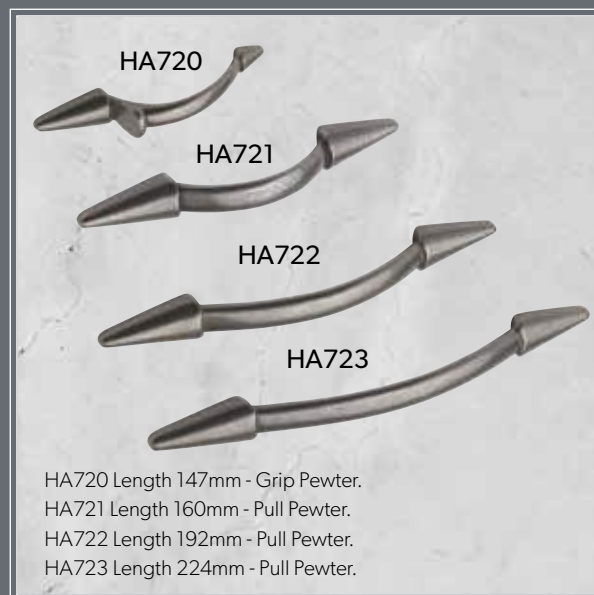

HA450. Length 159mm - Dimple Strap Brushed Steel.  
HA451. Length 123mm - Dimple Strap Brushed Steel.  
HA452. Dia 33mm - Dimple Knob Brushed Steel.

HA464. Dia. 38mm - White Ceramic Knob.  
HA469. Dia. 32mm - Knob Chrome.  
HA470. Dia. 32mm - Knob Brass.  
HA471. Dia. 32mm - Knob Stainless Steel effect.

HA601. Length 198mm - D Escudo Titanium Bronze.  
HA602. Length 167mm - D Escudo Titanium Bronze.  
HA603. Dia 34mm - Escudo Knob Titanium Bronze.

HA610. Length 188mm - Bar Stainless Steel effect.  
HA611. Length 237mm - Bar Stainless Steel effect.  
HA612. Length 337mm - Bar Stainless Steel effect.

HA650. Length 197mm - Boss 22 Stainless Steel effect.

HA700. Length 155mm - Tapered Bow Matt Chrome.  
HA701. Length 290mm - Tapered Bow Matt Chrome.

HA710. Length 190mm - Strap Handle Brushed Steel.

HA720 Length 147mm - Grip Pewter.  
HA721 Length 160mm - Pull Pewter.  
HA722 Length 192mm - Pull Pewter.  
HA723 Length 224mm - Pull Pewter.