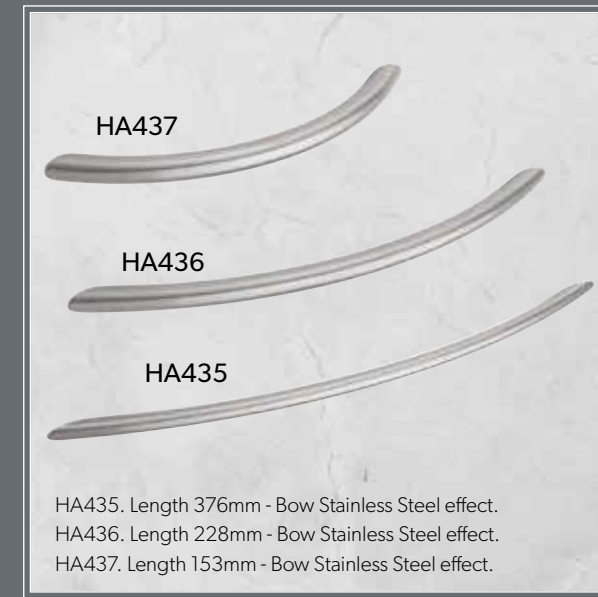

# Handles

COLLECTION

HA101 Length 247mm - Square Bar - Matt Chrome.  
HA102 Length 173mm - Square Bar - Matt Chrome.

HA105X Length 148mm - D Nickel.  
HA106 Length 167mm - Mitred D Matt Chrome.

HA435. Length 376mm - Bow Stainless Steel effect.  
HA436. Length 228mm - Bow Stainless Steel effect.  
HA437. Length 153mm - Bow Stainless Steel effect.

HA450. Length 159mm - Dimple Strap Brushed Steel.  
HA451. Length 123mm - Dimple Strap Brushed Steel.  
HA452. Dia 33mm - Dimple Knob Brushed Steel.

HA464. Dia. 38mm - White Ceramic Knob.  
HA469. Dia. 32mm - Knob Chrome.  
HA470. Dia. 32mm - Knob Brass.  
HA471. Dia. 32mm - Knob Stainless Steel effect.