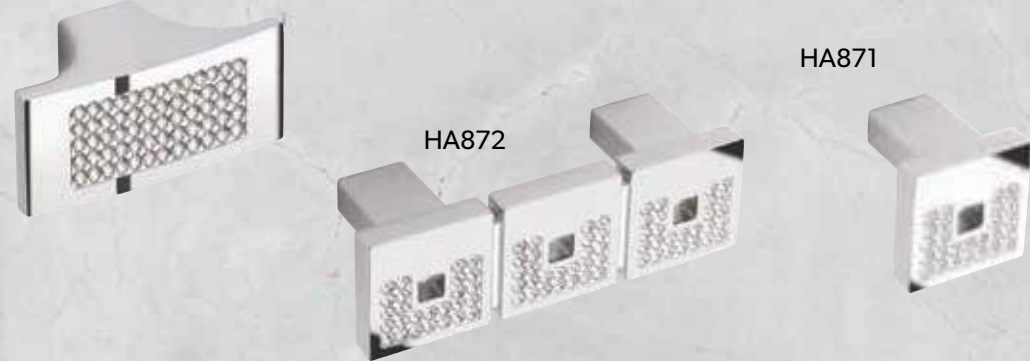

HA790

HA790 Length 166mm - Escudo - Brushed Nickel.  
HA791 Length 198mm - Escudo - Brushed Nickel.  
HA792 Length 34mm - EscudoKnob - Brushed Nickel.

HA800

HA800. Length 120mm - Plaid Strap - Pewter.  
HA801. Length 55mm - Oval Plaid Knob - Pewter.

HA805

HA805. Length 60mm - Square Knob - Chrome.  
HA806. Length 60mm - Square Knob - Brushed Nickel.

HA870

HA870 Length 50mm - Oblong Diamante Knob Chrome.  
HA871 Length 30mm - Cutout Diamante Knob Chrome.  
HA872 Length 94mm - Cutout Diamante Strap Chrome.