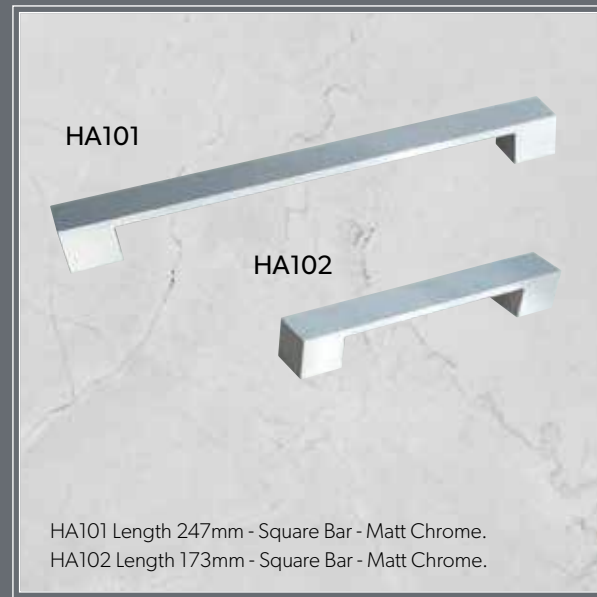

Handles

COLLECTION